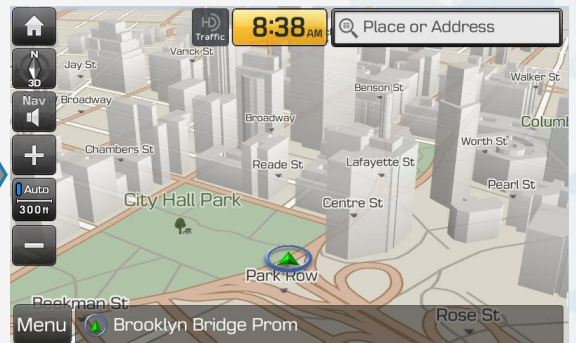

- **Version 13.5** (12.47.44.xxx)

- Added Pause/Resume button when using navigation guidance. **Special note:** to cancel the route, hold down on the Pause/Resume button

- HD Traffic/Bluetooth indicator

Before

After

- HD Traffic is grayed out when not available.
- No indicator shown when HD traffic is available.

Highlighted Features Added

The below features were added during different periods. If your current map version is the same or newer, these features would already be in your system.

- **Version 13.5** (12.47.44.xxx)
 - Highway Driver Assist feature expanded to include more highways
 - Improved 3D building visualization

- More precise segmentation of traffic colors

Before

After

- Note: colors indicate traffic congestion