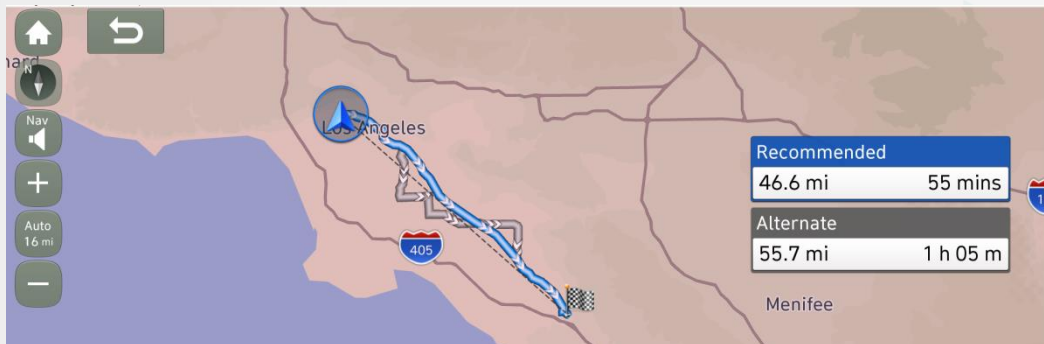

- **Version 14.0** (13.41.42.xxx)
 - ‘Drop-Down’ search function updated to ‘Toggle’. Can now search by distance, name or best match.

By Distance

By Name

By Best Match

Highlighted Features Added

The below features were added during different periods. If your current map version is the same or newer, these features would already be in your system.

- **Version 14.0** (13.41.42.xxx)

- When vehicle is at complete stop for more than 15 seconds, the route overview is displayed.

- When searching for Electric Vehicle charging stations, brand icons will appear.