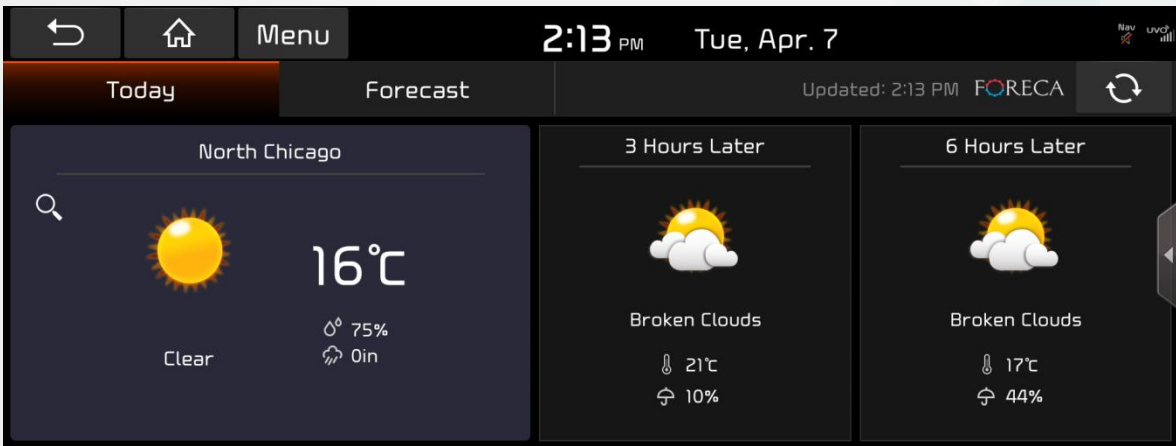

- **Version 14.0** (13.41.42.xxx)

- Adding more map themes : Milk(Default), Café latte, Mocha

Go to → Navigation Settings > Display > Map Color

- Displaying an update notification pop-up if map is over two years old.

Highlighted Features Added

The below features were added during different periods. If your current map version is the same or newer, these features would already be in your system.

- **Version 14.0** (13.41.42.xxx)
 - Weather information added through connected services (requires an active subscription)