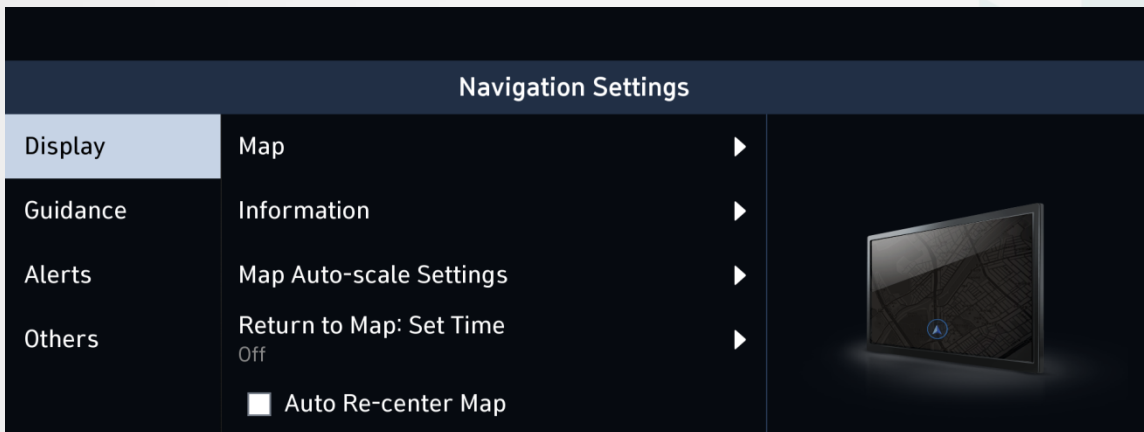

Highlighted Features Added

The below features were added during different periods. If your current map version is the same or newer, these features would already be in your system.

- **Version 14.0** (13.41.42.xxx)

- Providing function to display navigation guidance at the top of the screen while viewing other screens