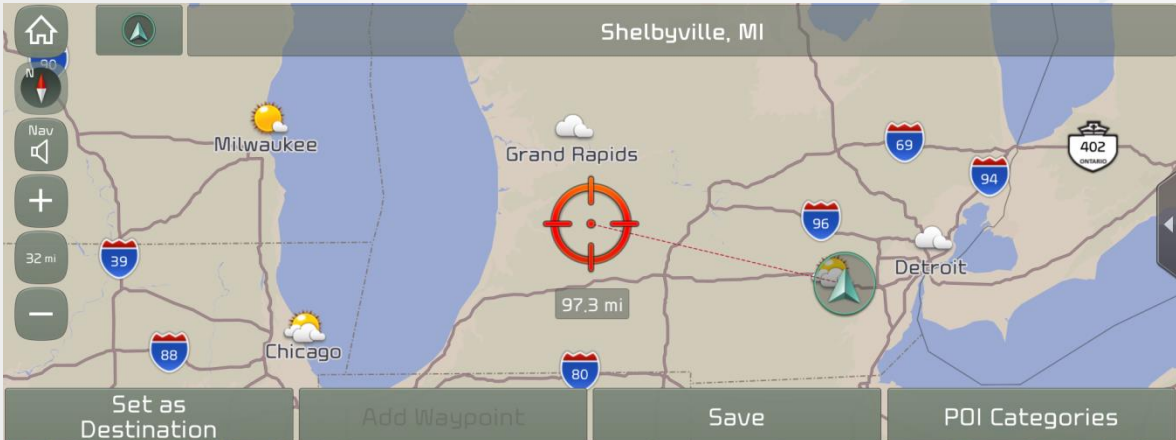

Highlighted Features Added

The below features were added during different periods. If your current map version is the same or newer, these features would already be in your system.

- **Version 14.0** (13.41.42.xxx)
  - Weather information added through connected services (requires an active subscription)