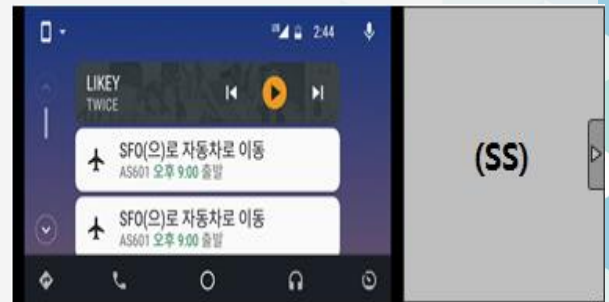

- **Version 14.0** (13.41.42.xxx)

- Added Sound of Nature

Go to → Media > Sound of Nature

Highlighted Features Added

The below features were added during different periods. If your current map version is the same or newer, these features would already be in your system.

- **Version 14.0** (13.41.42.xxx)
 - Display Split Screen on Android Auto or Apple CarPlay

Highlighted Features Added

The below features were added during different periods. If your current map version is the same or newer, these features would already be in your system.