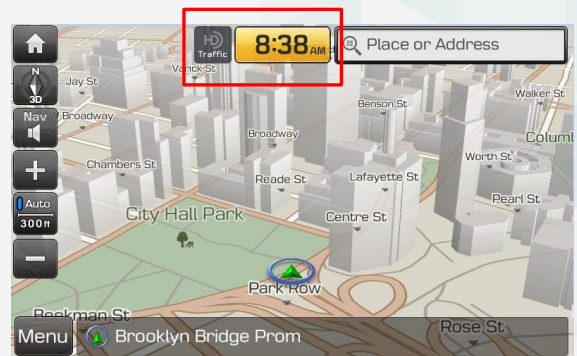

After

- HD Traffic is grayed out when not available.
- No indicator shown when HD traffic is available.