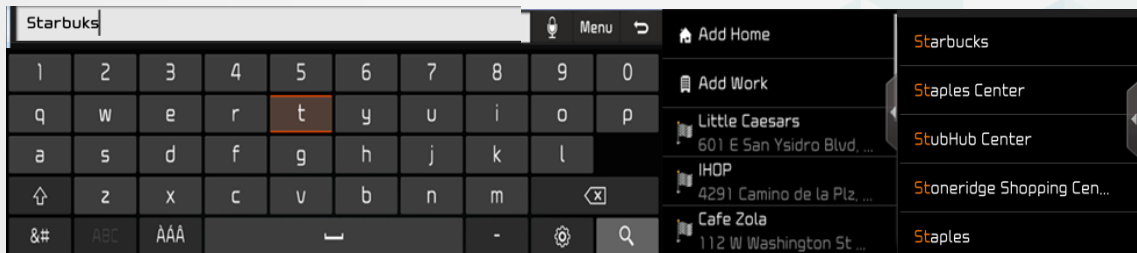

- **Version 13.5** (12.47.44.xxx)
 - Highway Driver Assist feature expanded to include more highways
 - Improved 3D building visualization

- More precise segmentation of traffic colors

Before

After

- Note: colors indicate traffic congestion

Highlighted Features Added

The below features were added during different periods. If your current map version is the same or newer, these features would already be in your system.

- **Version 13.5** (12.47.44.xxx)

- Spell check capability in search bar

Before

- No results shown when misspelling place of interest (ex. "Starbuks" shows no results)

After

- System shows closest results even with misspelling
- Note: image of system shown above is of a different head unit, but functionality is the same.