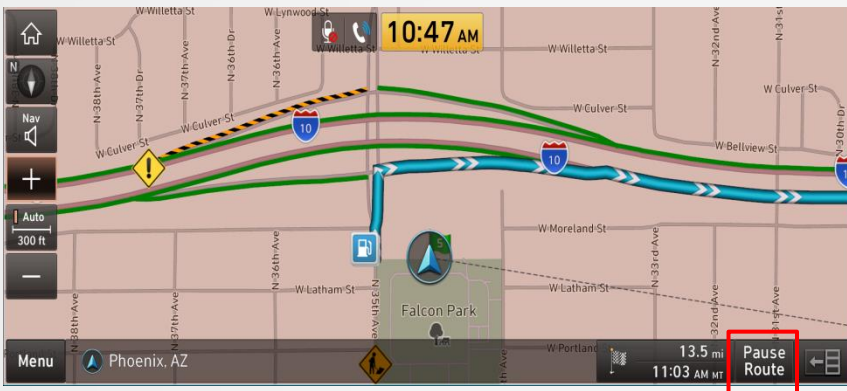

- **Version 14.0** (13.41.42.xxx)
 - Display Split Screen on Android Auto or Apple CarPlay

Highlighted Features Added

The below features were added during different periods. If your current map version is the same or newer, these features would already be in your system.

- **Version 13.5** (12.47.44.xxx)

- Added Pause/Resume button when using navigation guidance. **Special note:** to cancel the route, hold down on the Pause/Resume button

- HD Traffic/Bluetooth indicator