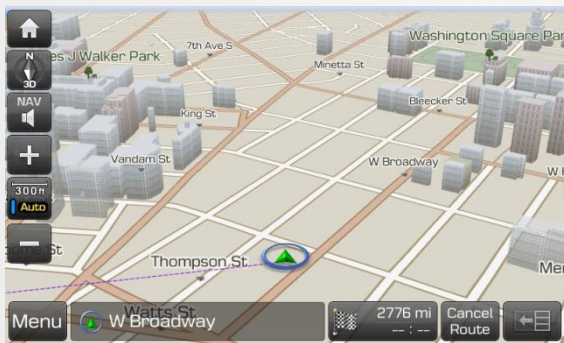

- **Version 13.5** (12.47.44.xxx)

- Added Pause/Resume button when using navigation guidance. **Special note:** to cancel the route, hold down on the Pause/Resume button

- HD Traffic/Bluetooth indicator

Before

After

- HD Traffic is grayed out when not available.
- No indicator shown when HD traffic is available.

Highlighted Features Added

The below features were added during different periods. If your current map version is the same or newer, these features would already be in your system.

- **Version 13.5** (12.47.44.xxx)
 - Highway Driver Assist feature expanded to include more highways
 - Improved 3D building visualization

- More precise segmentation of traffic colors

Before

After

- Note: colors indicate traffic congestion