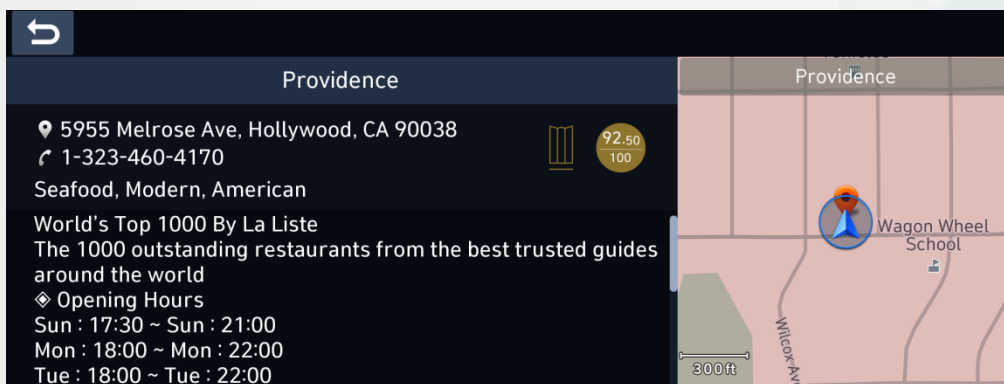

Highlighted Features Added

The below features were added during different periods. If your current map version is the same or newer, these features would already be in your system.

- **Version 14.0** (13.41.42.xxx)
 - New map display and easy to add POI display on the map
 - Current vehicle speed displayed on the screen

Highlighted Features Added

The below features were added during different periods. If your current map version is the same or newer, these features would already be in your system.

- **Version 14.0** (13.41.42.xxx)
 - Added 'La Liste' restaurants, the world's top 1,000 best restaurant selections