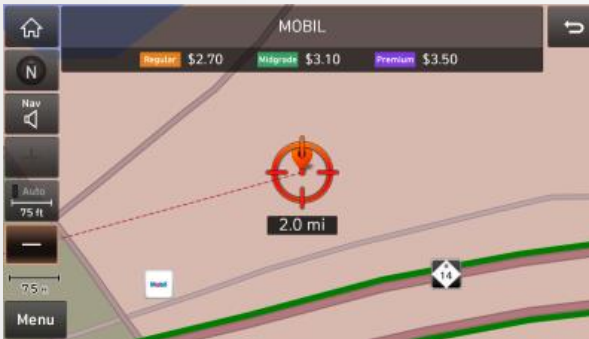

- **Version 14.0** (13.41.42.xxx)

- When vehicle is at complete stop for more than 15 seconds, the route overview is displayed.

- When searching for Electric Vehicle charging stations, brand icons will appear.

- Also displays [AC][DC] on the search result list

Highlighted Features Added

The below features were added during different periods. If your current map version is the same or newer, these features would already be in your system.

- **Version 14.0** (13.41.42.xxx)

- Search for gas stations by price in the search results.
(active connected services required)

Highlighted Features Added

The below features were added during different periods. If your current map version is the same or newer, these features would already be in your system.