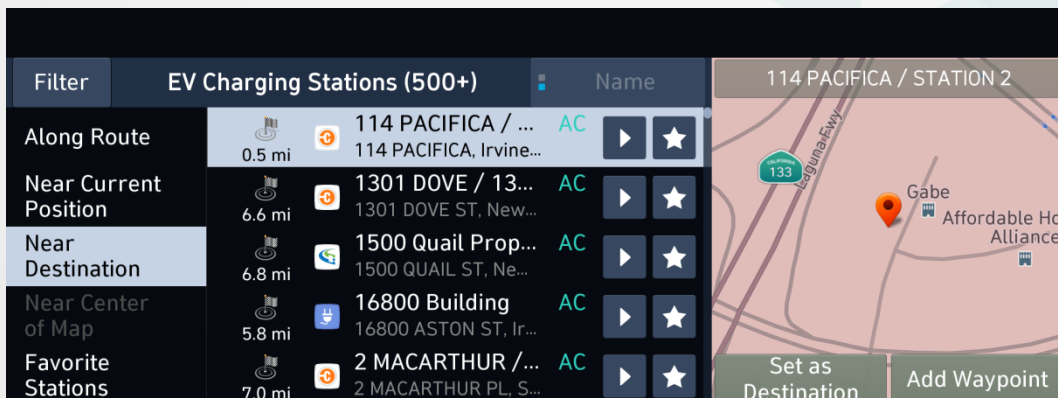

- When searching for Electric Vehicle charging stations, brand icons will appear.

- Also displays [AC][DC] on the search result list