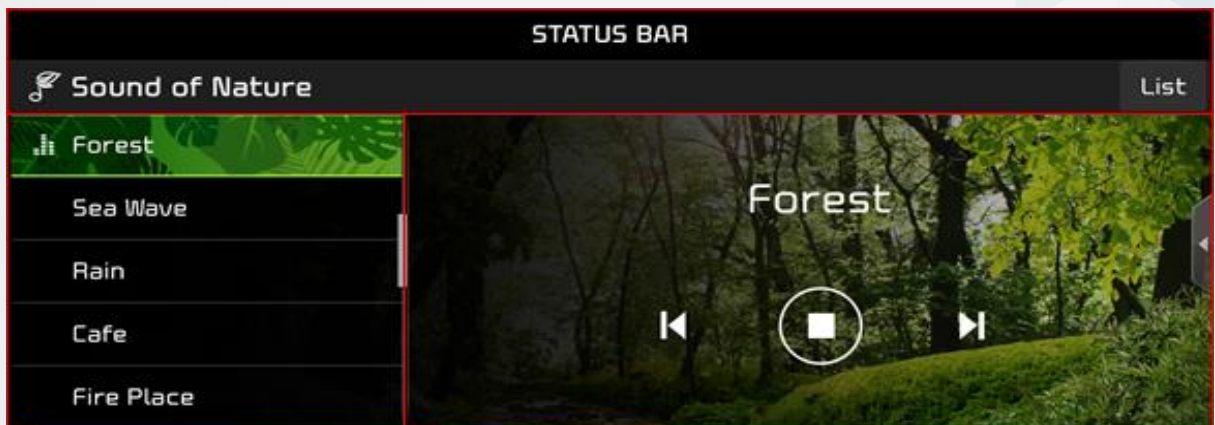

Highlighted Features Added

The below features were added during different periods. If your current map version is the same or newer, these features would already be in your system.

- **Version 14.0** (13.41.42.xxx)

- Improvement to media playback
- Added cover image to background for advanced GUI on media playback screen

- Custom select multi-selection playback (album, artist)

Highlighted Features Added

The below features were added during different periods. If your current map version is the same or newer, these features would already be in your system.

- **Version 14.0** (13.41.42.xxx)

- Added Sound of Nature

Go to → Media > Sound of Nature

Highlighted Features Added

The below features were added during different periods. If your current map version is the same or newer, these features would already be in your system.