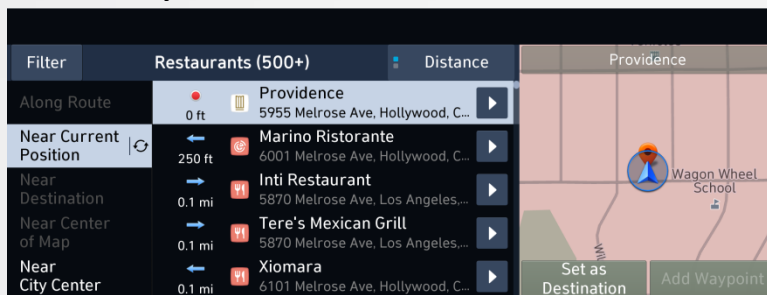

Highlighted Features Added

The below features were added during different periods. If your current map version is the same or newer, these features would already be in your system.

- **Version 14.0** (13.41.42.xxx)
 - Added 'La Liste' restaurants, the world's top 1,000 best restaurant selections

Highlighted Features Added

The below features were added during different periods. If your current map version is the same or newer, these features would already be in your system.

- **Version 14.0** (13.41.42.xxx)

- Providing function to display navigation guidance at the top of the screen while viewing other screens

Highlighted Features Added

The below features were added during different periods. If your current map version is the same or newer, these features would already be in your system.

- **Version 14.0** (13.41.42.xxx)
 - ‘Drop-Down’ search function updated to ‘Toggle’. Can now search by distance, name or best match.

By Distance

By Name

By Best Match

Highlighted Features Added

The below features were added during different periods. If your current map version is the same or newer, these features would already be in your system.