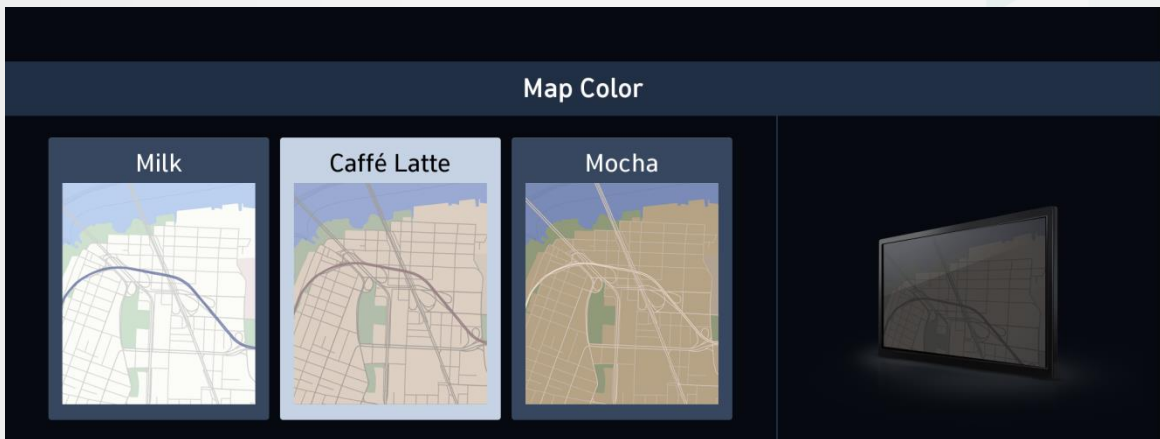

- **Version 14.0** (13.41.42.xxx)

- Search for gas stations by price in the search results.
(active connected services required)

Highlighted Features Added

The below features were added during different periods. If your current map version is the same or newer, these features would already be in your system.

- **Version 14.0** (13.41.42.xxx)

- Adding more map themes : Milk(Default), Café latte, Mocha

Go to → Navigation Settings > Display > Map Color

- Displaying an update notification pop-up if map is over two years old.

Highlighted Features Added

The below features were added during different periods. If your current map version is the same or newer, these features would already be in your system.

- **Version 14.0** (13.41.42.xxx)
 - Weather information added through connected services (requires an active subscription)