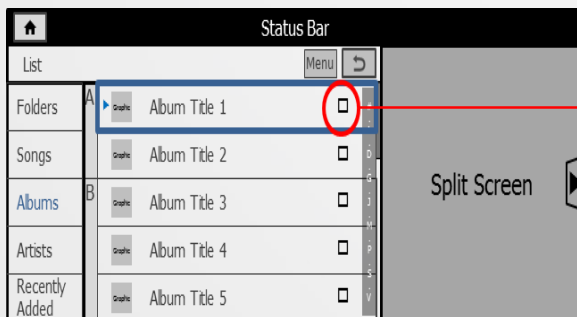

Highlighted Features Added

The below features were added during different periods. If your current map version is the same or newer, these features would already be in your system.

- **Version 14.0** (13.41.42.xxx)
 - Weather information added through connected services (requires an active subscription)

Highlighted Features Added

The below features were added during different periods. If your current map version is the same or newer, these features would already be in your system.

- **Version 14.0** (13.41.42.xxx)

- Improvement to media playback
- Added cover image to background for advanced GUI on media playback screen

- Custom select multi-selection playback (album, artist)

Highlighted Features Added

The below features were added during different periods. If your current map version is the same or newer, these features would already be in your system.