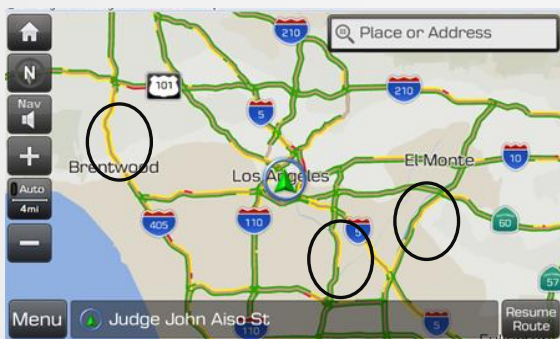

- **Version 13.5** (12.47.44.xxx)

- Added Pause/Resume button when using navigation guidance. **Special note:** to cancel the route, hold down on the Pause/Resume button

- HD Traffic/Bluetooth indicator

Before

After

- HD Traffic is grayed out when not available.
- No indicator shown when HD traffic is available.

Highlighted Features Added

The below features were added during different periods. If your current map version is the same or newer, these features would already be in your system.

- **Version 13.5** (12.47.44.xxx)
 - Highway Driver Assist feature expanded to include more highways
 - Improved 3D building visualization

- More precise segmentation of traffic colors

Before

After

- Note: colors indicate traffic congestion