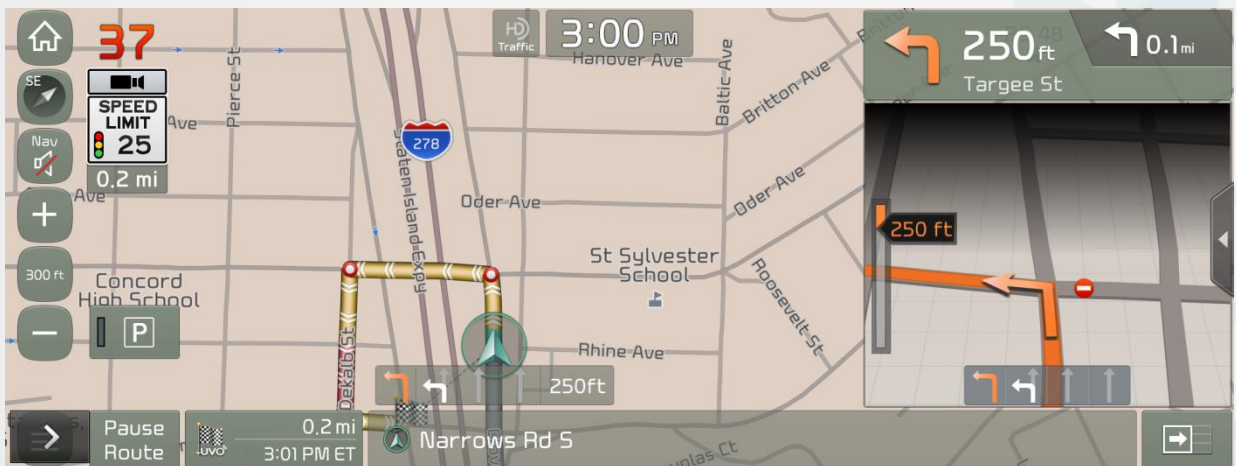

Highlighted Features Added

The below features were added during different periods. If your current map version is the same or newer, these features would already be in your system.

- **Version 14.0** (13.41.42.xxx)
  - Alerting upcoming red-light cameras
  - Alerting upcoming speed cameras with speed limit (active connected services required)