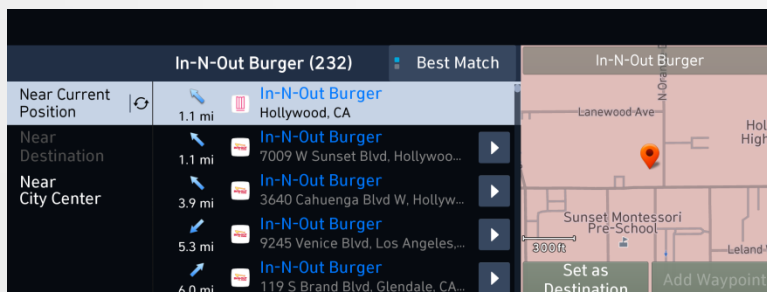

Highlighted Features Added

The below features were added during different periods. If your current map version is the same or newer, these features would already be in your system.

- **Version 14.0** (13.41.42.xxx)

- Providing function to display navigation guidance at the top of the screen while viewing other screens

Highlighted Features Added

The below features were added during different periods. If your current map version is the same or newer, these features would already be in your system.

- **Version 14.0** (13.41.42.xxx)
 - ‘Drop-Down’ search function updated to ‘Toggle’. Can now search by distance, name or best match.

By Distance

By Name

By Best Match

Highlighted Features Added

The below features were added during different periods. If your current map version is the same or newer, these features would already be in your system.

- **Version 14.0** (13.41.42.xxx)

- When vehicle is at complete stop for more than 15 seconds, the route overview is displayed.

- When searching for Electric Vehicle charging stations, brand icons will appear.