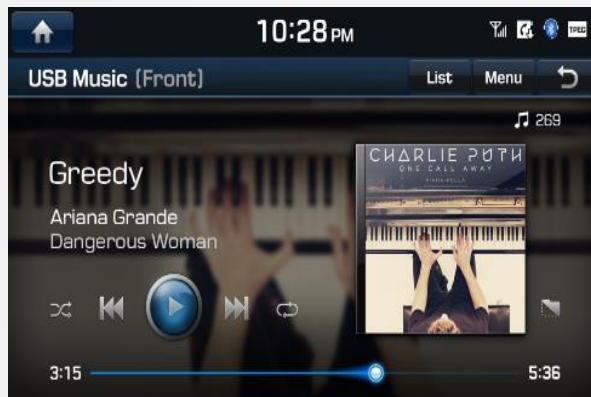

Highlighted Features Added

The below features were added during different periods. If your current map version is the same or newer, these features would already be in your system.

- **Version 14.0** (13.41.42.xxx)
 - Weather information added through connected services (requires an active subscription)

Highlighted Features Added

The below features were added during different periods. If your current map version is the same or newer, these features would already be in your system.

- **Version 14.0** (13.41.42.xxx)
 - Alerting upcoming red-light cameras
 - Alerting upcoming speed cameras with speed limit (active connected services required)

Highlighted Features Added

The below features were added during different periods. If your current map version is the same or newer, these features would already be in your system.

- **Version 14.0** (13.41.42.xxx)

- Improvement to media playback
- Added cover image to background for advanced GUI on media playback screen

- Custom select multi-selection playback (album, artist)

Highlighted Features Added

The below features were added during different periods. If your current map version is the same or newer, these features would already be in your system.