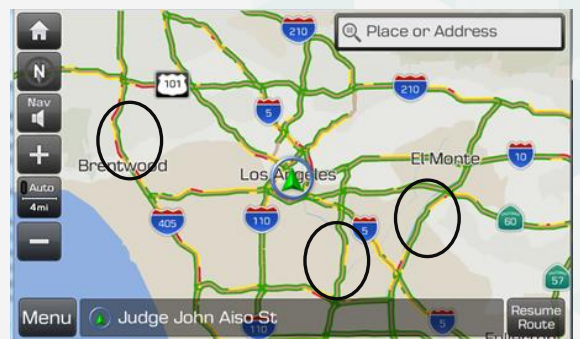

- **Version 13.5** (12.47.44.xxx)

- Added Pause/Resume button when using navigation guidance. **Special note:** to cancel the route, hold down on the Pause/Resume button

- HD Traffic/Bluetooth indicator

- **Version 13.5** (12.47.44.xxx)
 - Highway Driver Assist feature expanded to include more highways
 - Improved 3D building visualization

- More precise segmentation of traffic colors

Before

After

- Note: colors indicate traffic congestion