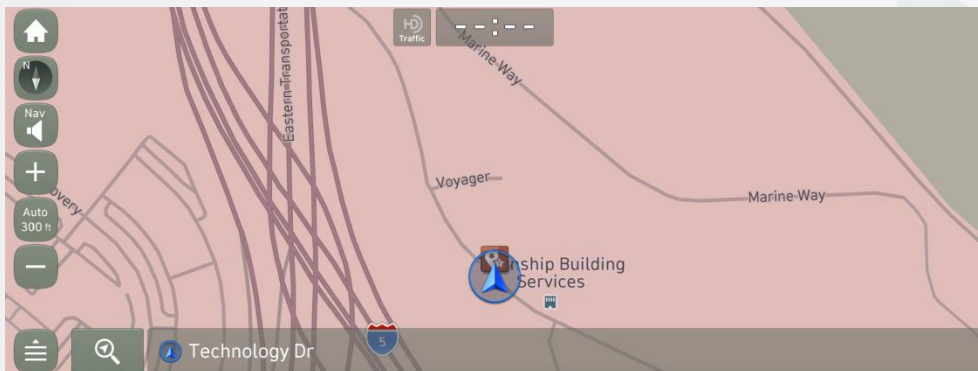

Highlighted Features Added

The below features were added during different periods. If your current map version is the same or newer, these features would already be in your system.

- **Version 14.0** (13.41.42.xxx)
  - New map display and easy to add POI display on the map
  - Current vehicle speed displayed on the screen