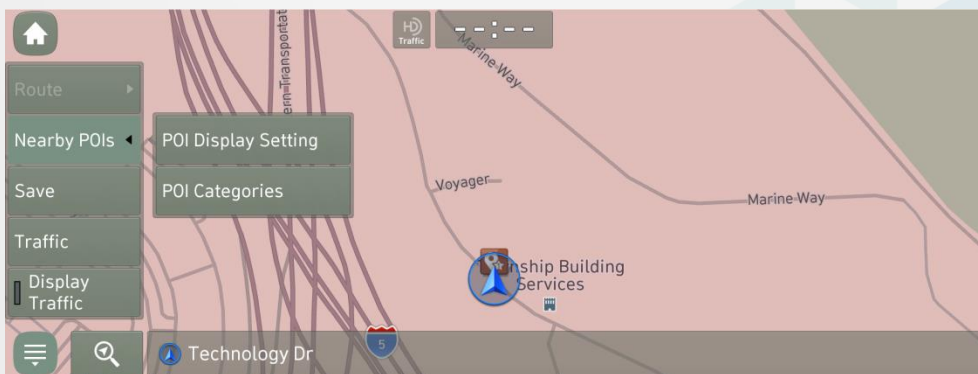

Highlighted Features Added

The below features were added during different periods. If your current map version is the same or newer, these features would already be in your system.

- **Version 14.0** (13.41.42.xxx)
  - New map display and easy to add POI display on the map
  - Current vehicle speed displayed on the screen