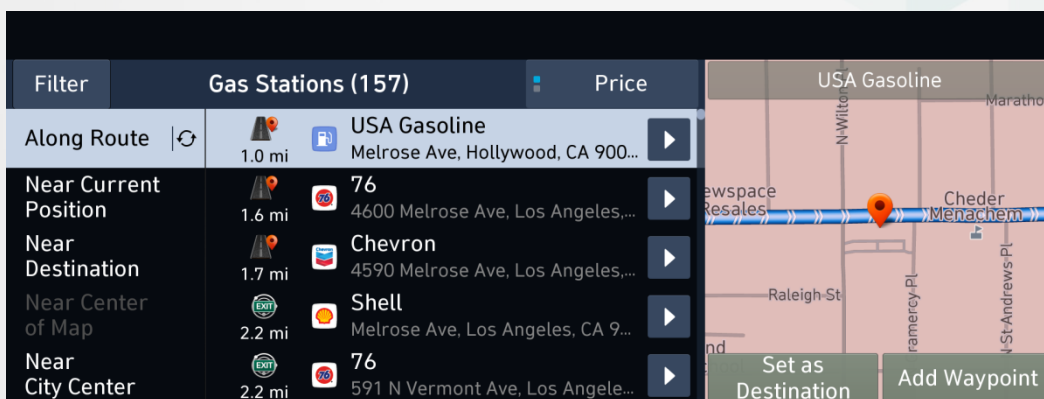

Highlighted Features Added

The below features were added during different periods. If your current map version is the same or newer, these features would already be in your system.

- **Version 14.0** (13.41.42.xxx)

- Search for gas stations by price in the search results.
  (active connected services required)