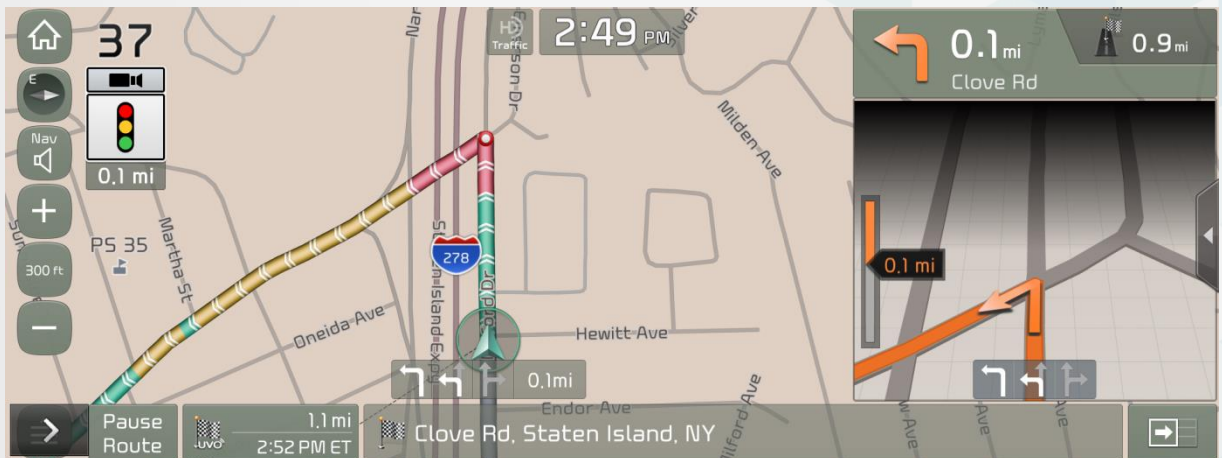

Highlighted Features Added

The below features were added during different periods. If your current map version is the same or newer, these features would already be in your system.

- **Version 14.0** (13.41.42.xxx)
  - Alerting upcoming red-light cameras
  - Alerting upcoming speed cameras with speed limit (active connected services required)