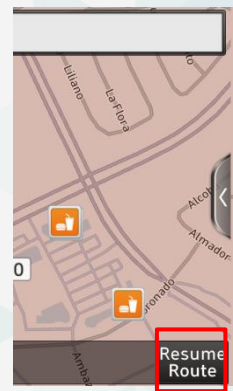

- **Version 14.0** (13.41.42.xxx)
 - Display Split Screen on Android Auto or Apple CarPlay

Highlighted Features Added

The below features were added during different periods. If your current map version is the same or newer, these features would already be in your system.

- **Version 13.5** (12.47.44.xxx)

- Added Pause/Resume button when using navigation guidance. **Special note:** to cancel the route, hold down on the Pause/Resume button

- HD Traffic/Bluetooth indicator