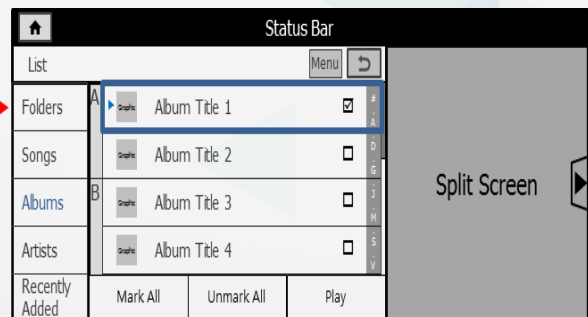

Highlighted Features Added

The below features were added during different periods. If your current map version is the same or newer, these features would already be in your system.

- **Version 14.0** (13.41.42.xxx)
 - Weather information added through connected services (requires an active subscription)

Highlighted Features Added

The below features were added during different periods. If your current map version is the same or newer, these features would already be in your system.

- **Version 14.0** (13.41.42.xxx)

- Improvement to media playback
- Added cover image to background for advanced GUI on media playback screen

- Custom select multi-selection playback (album, artist)

Highlighted Features Added

The below features were added during different periods. If your current map version is the same or newer, these features would already be in your system.