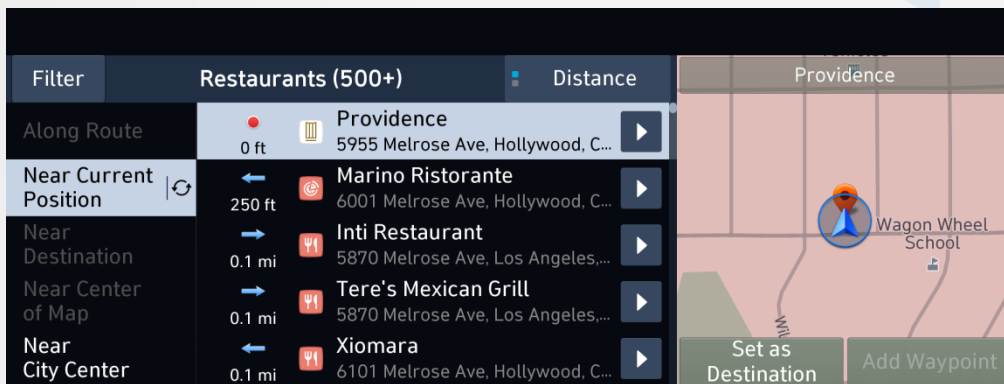

With SBR, when a customer inputs an address and presses Search, the route is computed in the cloud (server), rather than in the vehicle head unit (locally).

The benefits include faster, more optimal, and accurate routing. Active connected services required.

Highlighted Features Added

The below features were added during different periods. If your current map version is the same or newer, these features would already be in your system.

- **Version 14.0** (13.41.42.xxx)
 - New map display and easy to add POI display on the map
 - Current vehicle speed displayed on the screen

Highlighted Features Added

The below features were added during different periods. If your current map version is the same or newer, these features would already be in your system.

- **Version 14.0** (13.41.42.xxx)
 - Added 'La Liste' restaurants, the world's top 1,000 best restaurant selections

Highlighted Features Added

The below features were added during different periods. If your current map version is the same or newer, these features would already be in your system.

- **Version 14.0** (13.41.42.xxx)