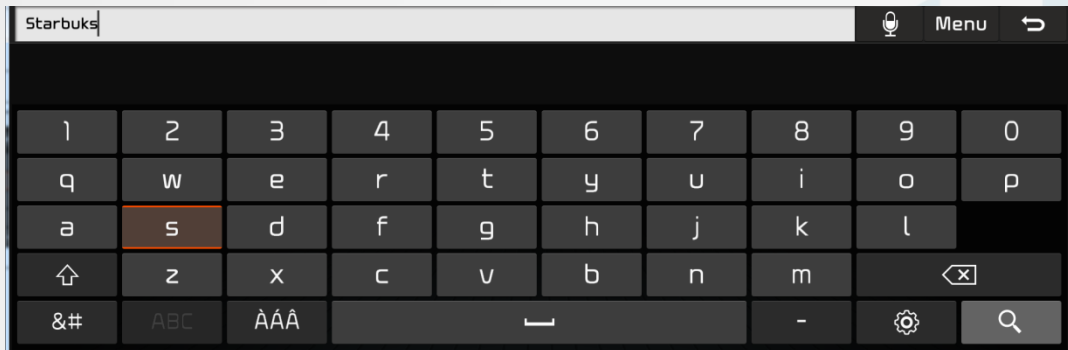

Highlighted Features Added

The below features were added during different periods. If your current map version is the same or newer, these features would already be in your system.

- **Version 13.5** (12.47.44.xxx)

- Spell check capability in search bar

Before

- No results shown when misspelling place of interest (ex. "Starbuks" shows no results)